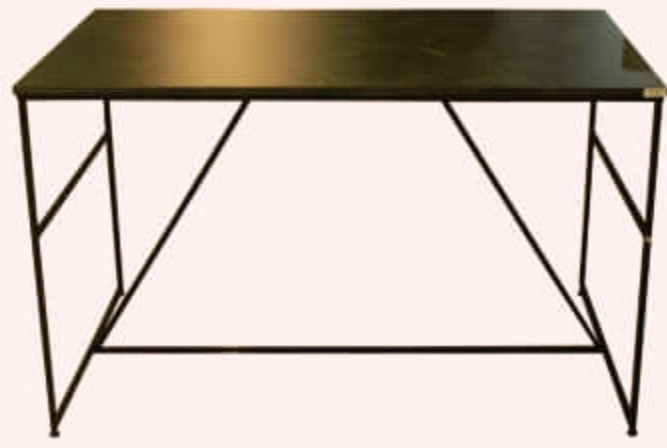

DINING ROOM

Dining Table

M-DN-1238
119,5x70x73 cm