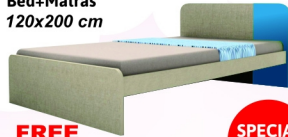

Bed Room

ESB-1202+MTR-NERO 120
Bed+Matras
120x200 cm

**FREE
1
PILLOW
BOLSTER**

~~Rp 10.405.000,-~~
Rp 4.399.000,-

**SPECIAL
PROMO**

MTR-NERO
Mattress
180x200 cm