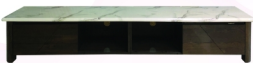

## Living Room

**VR-2041**  
Video Rack  
200x39,5x36,5 cm

**SPECIAL  
PROMO**

~~Rp 4.450.000,-~~  
Rp **2.099.000,-**

**VR-1520**  
Video Rack  
191,7x34,5x45 cm

**SPECIAL  
PROMO**

~~Rp 4.570.000,-~~  
Rp **2.149.000,-**